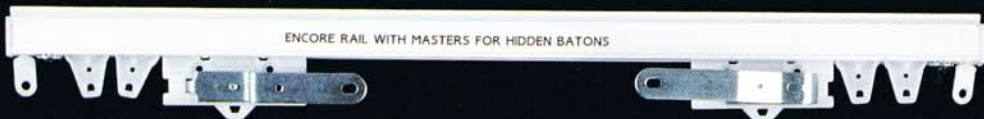

ENCORE RAIL

WHITE
TOP OF THE LINE TRACK SYSTEM
MAINTENANCE FREE
EXTRA HEAVY DUTY CONSTRUCTION
COMPLETELY ASSEMBLED - CUT EXACTLY TO THE INCH

HEAVY DUTY PACKAGING
EACH TRACK INCLUDES:
1. OVERLAP MASTER(S)
2. THREE (3) BALL BEARING RUNNERS PER FOOT
3. CEILING OR WALL BRACKETS

LBM
Left Baton Master
(For stiffener & exposed Baton)

RBM
Right Baton Master
(For stiffener & exposed Baton)

LRM
Left Master for hidden Baton

RRM
Right Master for hidden Baton

Double Wall bracket

Left Extender / Return

Right Extender / Return

Ceiling Bracket

Wall Bracket

Clear Baton Adaptor

End Stop

Large Ball Bearing Carrier

Small Ball Bearing Carrier

DURA TRAC